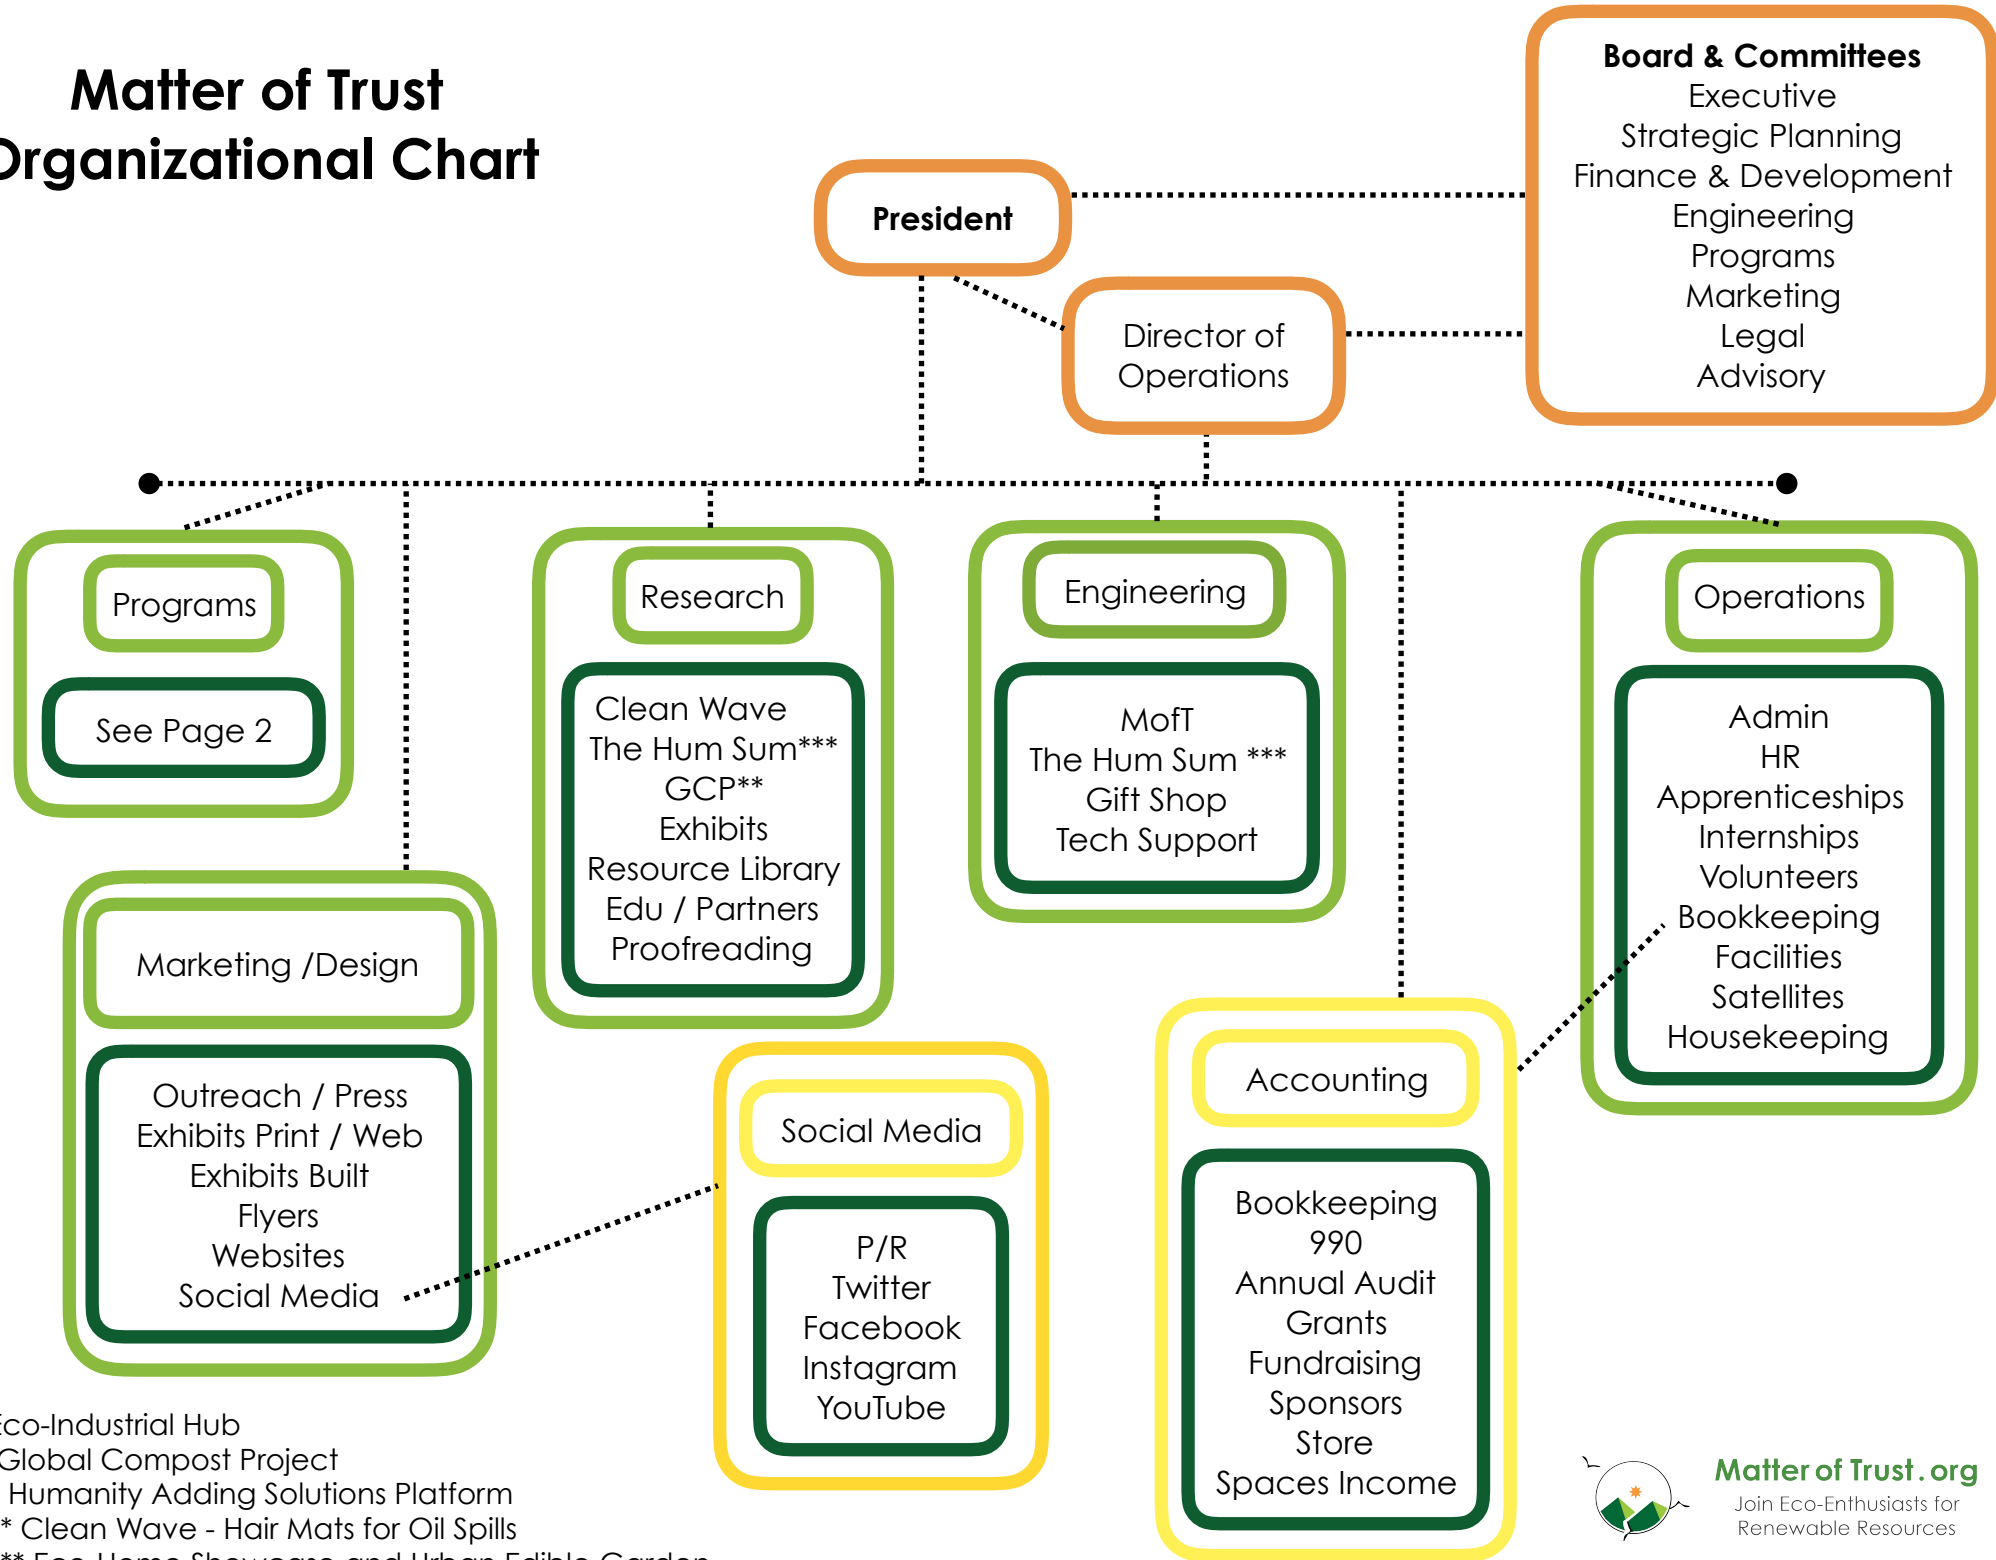

Matter of Trust Organizational Chart

* Eco-Industrial Hub
 ** Global Compost Project
 *** Humanity Adding Solutions Platform
 **** Clean Wave - Hair Mats for Oil Spills
 ***** Eco-Home Showcase and Urban Edible Garden